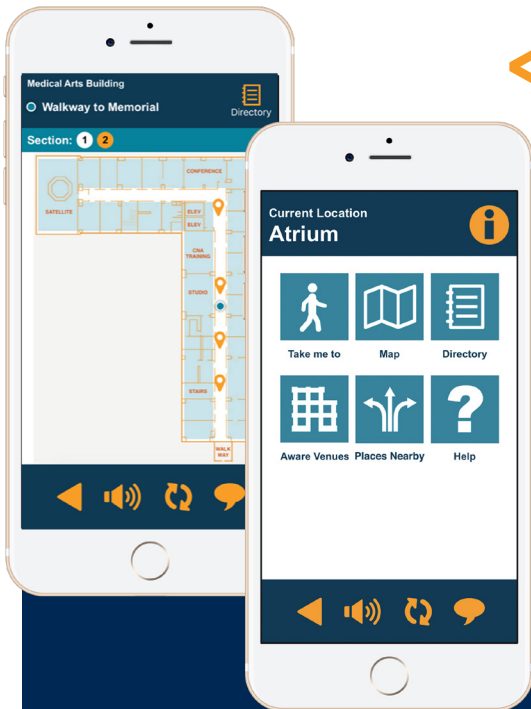

STUDENT WAYFINDING *enhanced*

AWARE is the cutting-edge of indoor and outdoor navigation for colleges and universities.

WAYFINDING FOR VISUALLY IMPAIRED >>

The AWARE app by Sensible Innovations along with programmable iBeacons allow colleges and universities to become more welcoming, inclusive, and engaging for a total education and life experience.

<< WAYFINDING APP FOR STUDENTS

A "blue dot experience" lets the student view progress along a route with audio descriptions. Specific destinations and points of interest identified by the user allow for hassle-free navigation.